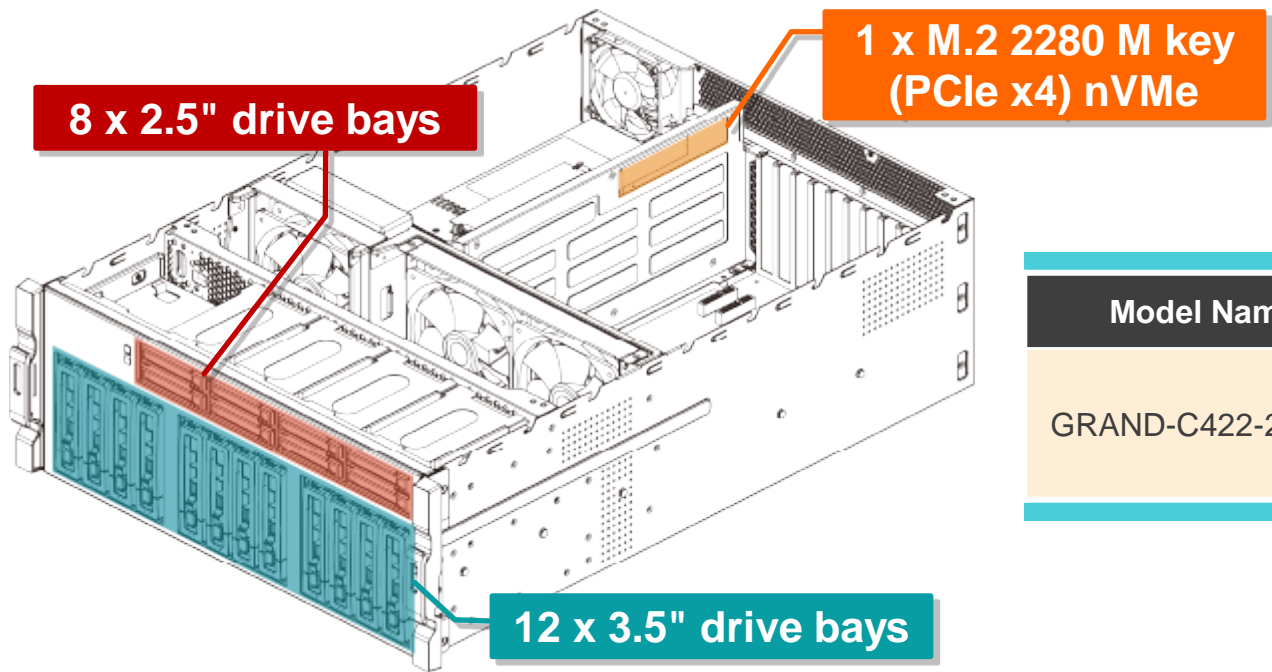

Enough Storage Space

Model Name	Drive Bay
GRAND-C422-20D-H	8 x 2.5" SATA
	12 x 3.5" SATA

Perfect Data Backup

RAID Types	Drives Number	Available Capacity	Efficacy	Safety
RAID 0	Even number above 2	100% use of total capacity	Highest	Very low
RAID 1	2 in a group	50% of total capacity	Medium	Highest
RAID 5	3 or more	The capacity of N minus 1	Read slow fast execution	Medium
RAID 6	4 or more	The capacity of N minus 2	Read slow fast execution	High
RAID 10	Even number above 4	50% of total capacity	High	Extremely high

Powerful Computing Power

Support Fast Loading

Up to 18 cores and 36 threads
Up to 4.5 GHz

Deal with Workload

Up to 256 GB memory

Efficient Water Cooling System

	Water Cooling	Air Cooling
Cooler Size	Small	Large
Working Noise	Small	Large
Cooling Efficiency	Better 	Worse