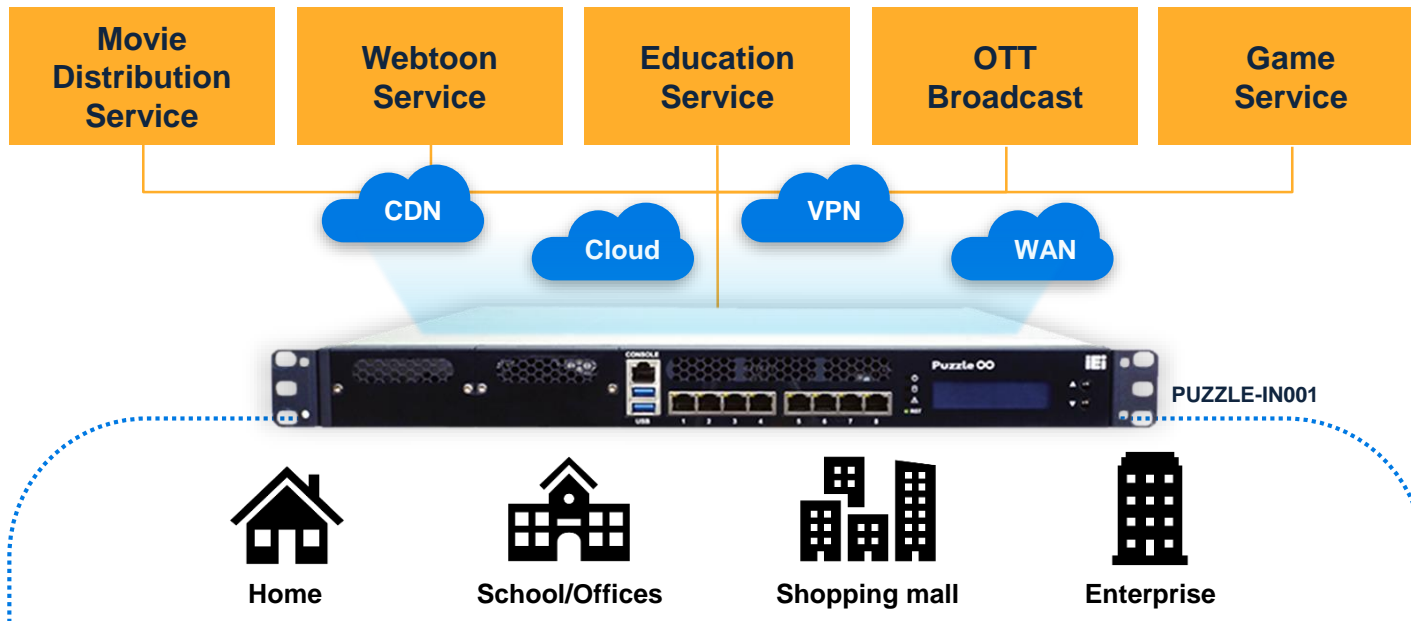

▶▶ PUZZLE-IN001, Real All-in-One Solution ◀◀

24/365 Running » Secure resources