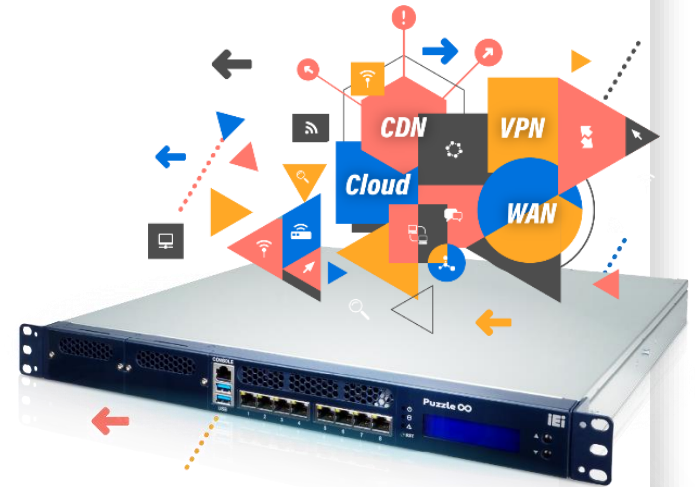

All-in-One Network Appliance Solution