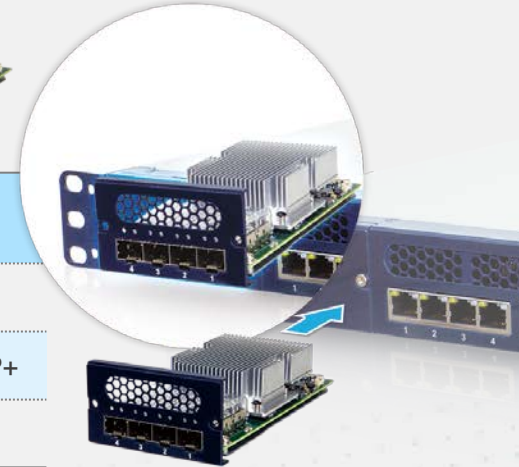

Next Gen Network Infrastructure

NFV + SDN

Virtual Compute

Network Reachability

EPYC 3000 Value Proposition

More speedy, more Ethernet throughput and more secured with less cost

	EPYC 3151	Xeon D-1527
Cores / Threads	4C / 8T	4C / 8T
TDP (W)	45	35
Base freq./Turbo (GHz)	👍 2.7 / 2.9	2.2 / 2.7
L3 Cache (Mbyte)	16	6
DDR4 channel / freq. (GHz)	👍 2 / 2666	2 / 2133
PCIe lanes (Gen 3)	👍 32	32
Ethernet – 10GbE	👍 8 ¹	2
Secure boot	👍 Supported	Not available
Crypto	👍 SME ² / SEV ³	Not available

▲ PUZZLE-A001

PUZZLE-A001 Specification Overview

PCIe Expansion Card

P/N	QNAP QM2-2P-384 QNAP QM2-2P-344	IEI GPOE-4P-R10 IEI GPOE-2P-R10	IEI Mustang-F100-A10	IEI Mustang-V100-MX8	NVIDIA® TESLA® P4	GT1030
Description	Dual M.2 PCIe SSD expansion card	2-port/4-port PoE card	FPGA card	VPU card	Inferencing accelerator card	GPU card
Form Factor/ Interface	Low-Profile PCIe 3.0 x8	Low-Profile PCIe x1	Low-Profile PCIe 3.0 x8	Low-Profile PCIe 2.0 x4	Low-Profile PCIe 3.0 x16	Low-Profile PCIe 3.0 x4

Network Module Card

P/N	PuIM-25G2SF-MLX	PuIM-10G4SF-XL710	PuIM-10G4SF-MLX (Mellanox)
NIC Brand	Mellanox	Intel	Mellanox
Form Factor Interface	Dual-port 25GbE SFP28	Quad-port 10GbE SFP+	Quad-port 10GbE SFP+
Description	PCIe 3.0 x8	PCIe 3.0 x8	2 x PCIe 3.0 x4

Ordering Information

PUZZLE-A001-SO2/R-R10

1U Rackmount Network Appliance with AMD EPYC™ Embedded 3201 processor, four DDR4 slots, two 2.5" SATA bay, four 10 GbE SFP+, eight 1GbE, one PuIM, two PCIe expansion, Redundant Power, RoHS