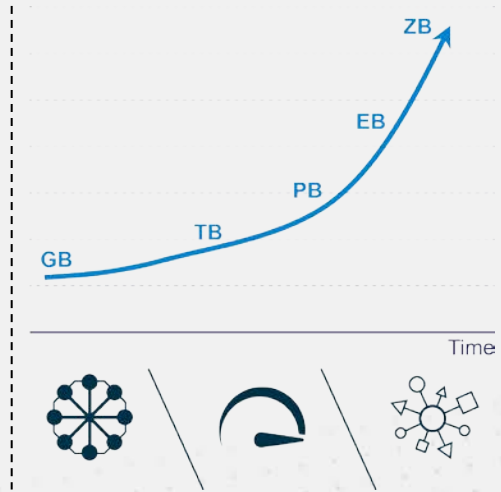

Network Appliance PUZZLE Series

PUZZLE-A001 with AMD Solution

EPYC Embedded 3000 Family

Networking Appliance Revolution 1

IoT

Industrial 4.0

5G

Demanding comes from

Data acquisition for analytics

Software operation performance

Full connectivity for all devices

Low total cost of ownership (TCO)

Networking Appliance Revolution 2

Technology proposition

- Virtualization technology
- Data plane technology
- VNFs in one single hardware
- Easy to deploy