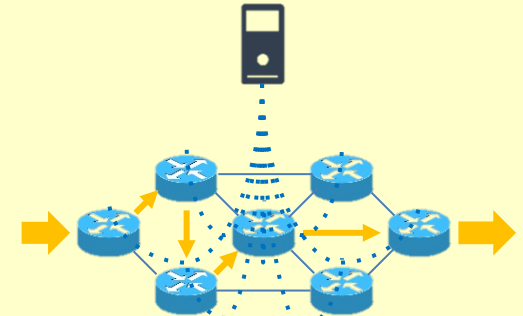

Network Appliance PUZZLE Series

PUZZLE-A001 with AMD Solution

EPYC Embedded 3000 Family

Networking Appliance Revolution 1

IoT

Industrial 4.0

5G

Demanding comes from

Data acquisition for analytics

Software operation performance

Full connectivity for all devices

Low total cost of ownership (TCO)

Networking Appliance Revolution 2

Technology proposition

- Virtualization technology
- Data plane technology
- VNFs in one single hardware
- Easy to deploy

Next Gen Network Infrastructure

NFV + SDN

Virtual Compute

Network Reachability

EPYC 3000 Value Proposition

More speedy, more Ethernet throughput and more secured with less cost

	EPYC 3151	Xeon D-1527
Cores / Threads	4C / 8T	4C / 8T
TDP (W)	45	35
Base freq./Turbo (GHz)	👍 2.7 / 2.9	2.2 / 2.7
L3 Cache (Mbyte)	16	6
DDR4 channel / freq. (GHz)	👍 2 / 2666	2 / 2133
PCIe lanes (Gen 3)	👍 32	32
Ethernet – 10GbE	👍 8 ¹	2
Secure boot	👍 Supported	Not available
Crypto	👍 SME ² / SEV ³	Not available