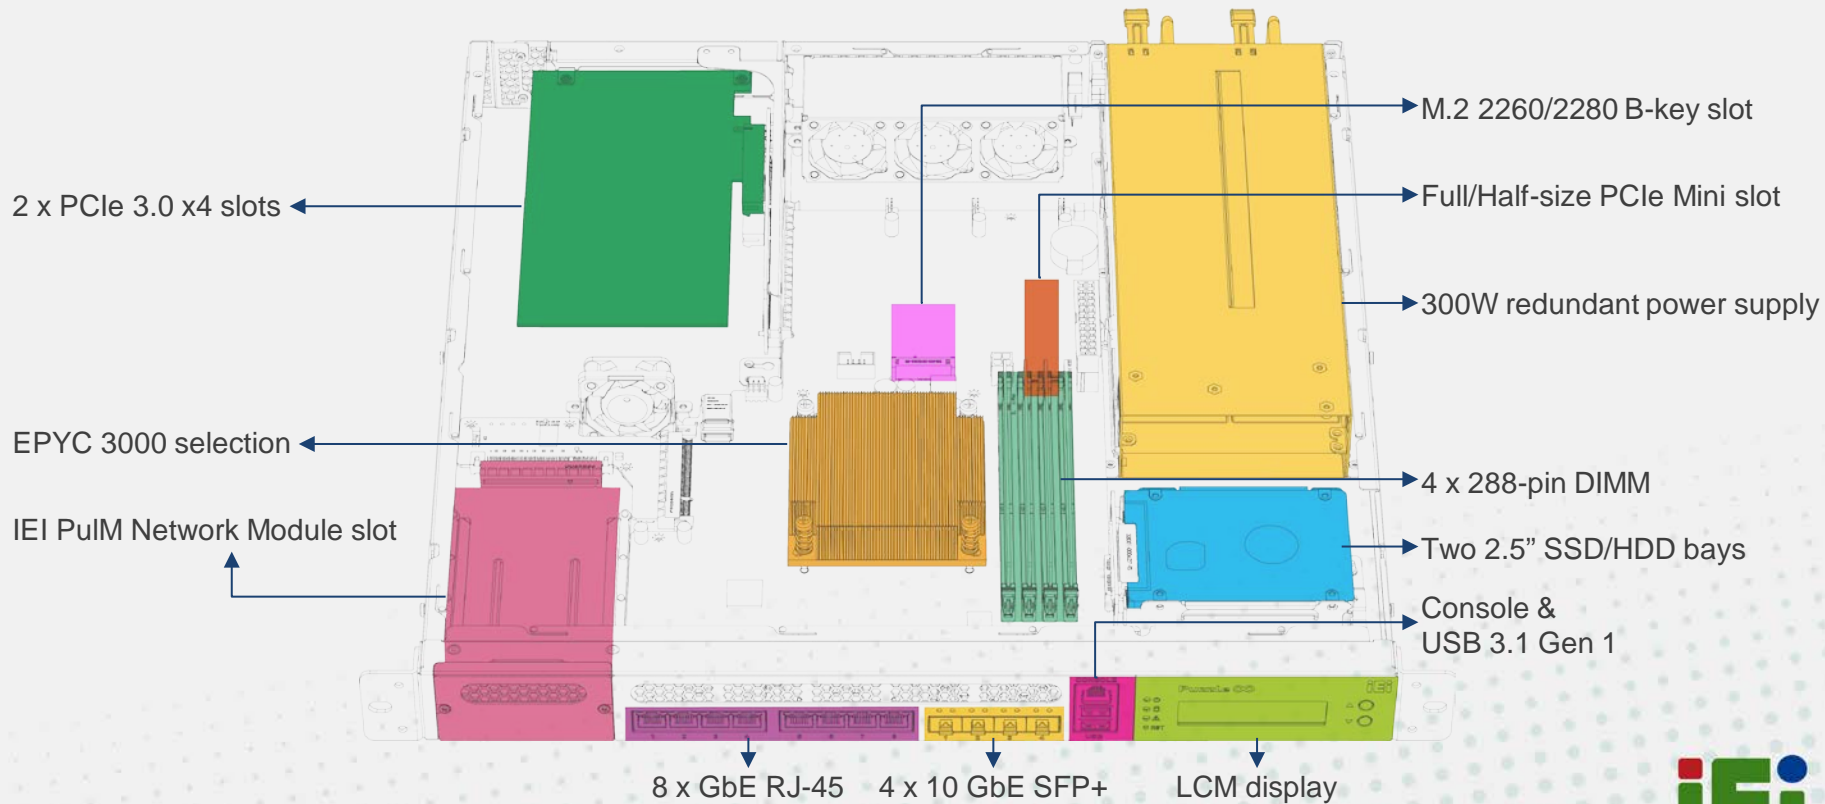

Next Gen Network Infrastructure

NFV + SDN

Virtual Compute

Network Reachability

EPYC 3000 Value Proposition

More speedy, more Ethernet throughput and more secured with less cost

	EPYC 3151	Xeon D-1527
Cores / Threads	4C / 8T	4C / 8T
TDP (W)	45	35
Base freq./Turbo (GHz)	👍 2.7 / 2.9	2.2 / 2.7
L3 Cache (Mbyte)	16	6
DDR4 channel / freq. (GHz)	👍 2 / 2666	2 / 2133
PCIe lanes (Gen 3)	👍 32	32
Ethernet – 10GbE	👍 8 ¹	2
Secure boot	👍 Supported	Not available
Crypto	👍 SME ² / SEV ³	Not available

▲ PUZZLE-A001

PUZZLE-A001 Specification Overview

PCIe Expansion Card

P/N	QNAP QM2-2P-384 QNAP QM2-2P-344	IEI GPOE-4P-R10 IEI GPOE-2P-R10	IEI Mustang-F100-A10	IEI Mustang-V100-MX8	NVIDIA® TESLA® P4	GT1030
Description	Dual M.2 PCIe SSD expansion card	2-port/4-port PoE card	FPGA card	VPU card	Inferencing accelerator card	GPU card
Form Factor/ Interface	Low-Profile PCIe 3.0 x8	Low-Profile PCIe x1	Low-Profile PCIe 3.0 x8	Low-Profile PCIe 2.0 x4	Low-Profile PCIe 3.0 x16	Low-Profile PCIe 3.0 x4

Network Module Card

P/N	PuIM-25G2SF-MLX	PuIM-10G4SF-XL710	PuIM-10G4SF-MLX (Mellanox)
NIC Brand	Mellanox	Intel	Mellanox
Form Factor Interface	Dual-port 25GbE SFP28	Quad-port 10GbE SFP+	Quad-port 10GbE SFP+
Description	PCIe 3.0 x8	PCIe 3.0 x8	2 x PCIe 3.0 x4

Ordering Information

PUZZLE-A001-SO2/R-R10

1U Rackmount Network Appliance with AMD EPYC™ Embedded 3201 processor, four DDR4 slots, two 2.5" SATA bay, four 10 GbE SFP+, eight 1GbE, one PuIM, two PCIe expansion, Redundant Power, RoHS