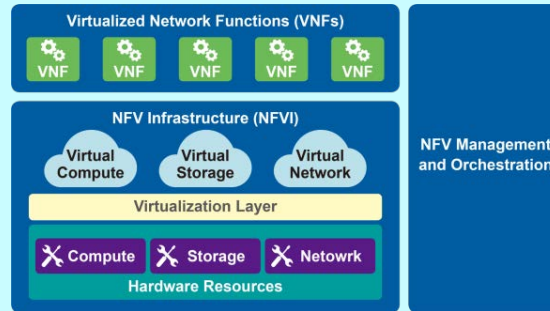

Network Appliance PUZZLE Series

PUZZLE-A001 with AMD Solution

EPYC Embedded 3000 Family

Networking Appliance Revolution 1

IoT

Industrial 4.0

5G

Demanding comes from

Data acquisition for analytics

Software operation performance

Full connectivity for all devices

Low total cost of ownership (TCO)

Networking Appliance Revolution 2

Technology proposition

- Virtualization technology
- Data plane technology
- VNFs in one single hardware
- Easy to deploy

Next Gen Network Infrastructure

NFV + SDN

Virtual Compute

Network Reachability

EPYC 3000 Value Proposition

More speedy, more Ethernet throughput and more secured with less cost

	EPYC 3151	Xeon D-1527
Cores / Threads	4C / 8T	4C / 8T
TDP (W)	45	35
Base freq./Turbo (GHz)	👍 2.7 / 2.9	2.2 / 2.7
L3 Cache (Mbyte)	16	6
DDR4 channel / freq. (GHz)	👍 2 / 2666	2 / 2133
PCIe lanes (Gen 3)	👍 32	32
Ethernet – 10GbE	👍 8 ¹	2
Secure boot	👍 Supported	Not available
Crypto	👍 SME ² / SEV ³	Not available